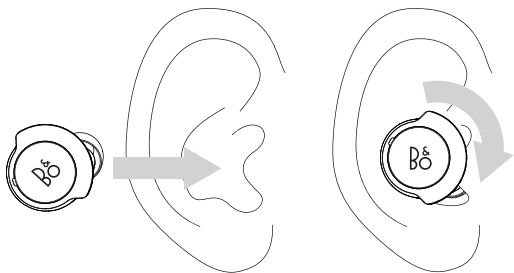

DOWNLOAD THE BANG & OLUFSEN APP

Bang & Olufsen

on.beo.com/app

I. TURN ON

II.

⏸ 2 secs.

III. AUTOMATIC BLUETOOTH PAIRING

III. SET UP IN THE BANG & OLUFSEN APP

INSERT EARPHONES

MUSIC OPERATIONS

▶ Play/Pause		● ● Double press
+ Volume		●  Double press and hold
- Volume	●  Double press and hold	
> Next		● ● ● Triple press
< Previous	● ● ● Triple press	
Active Noise Cancellation/ Transparency	● ● Double press (cycle)	